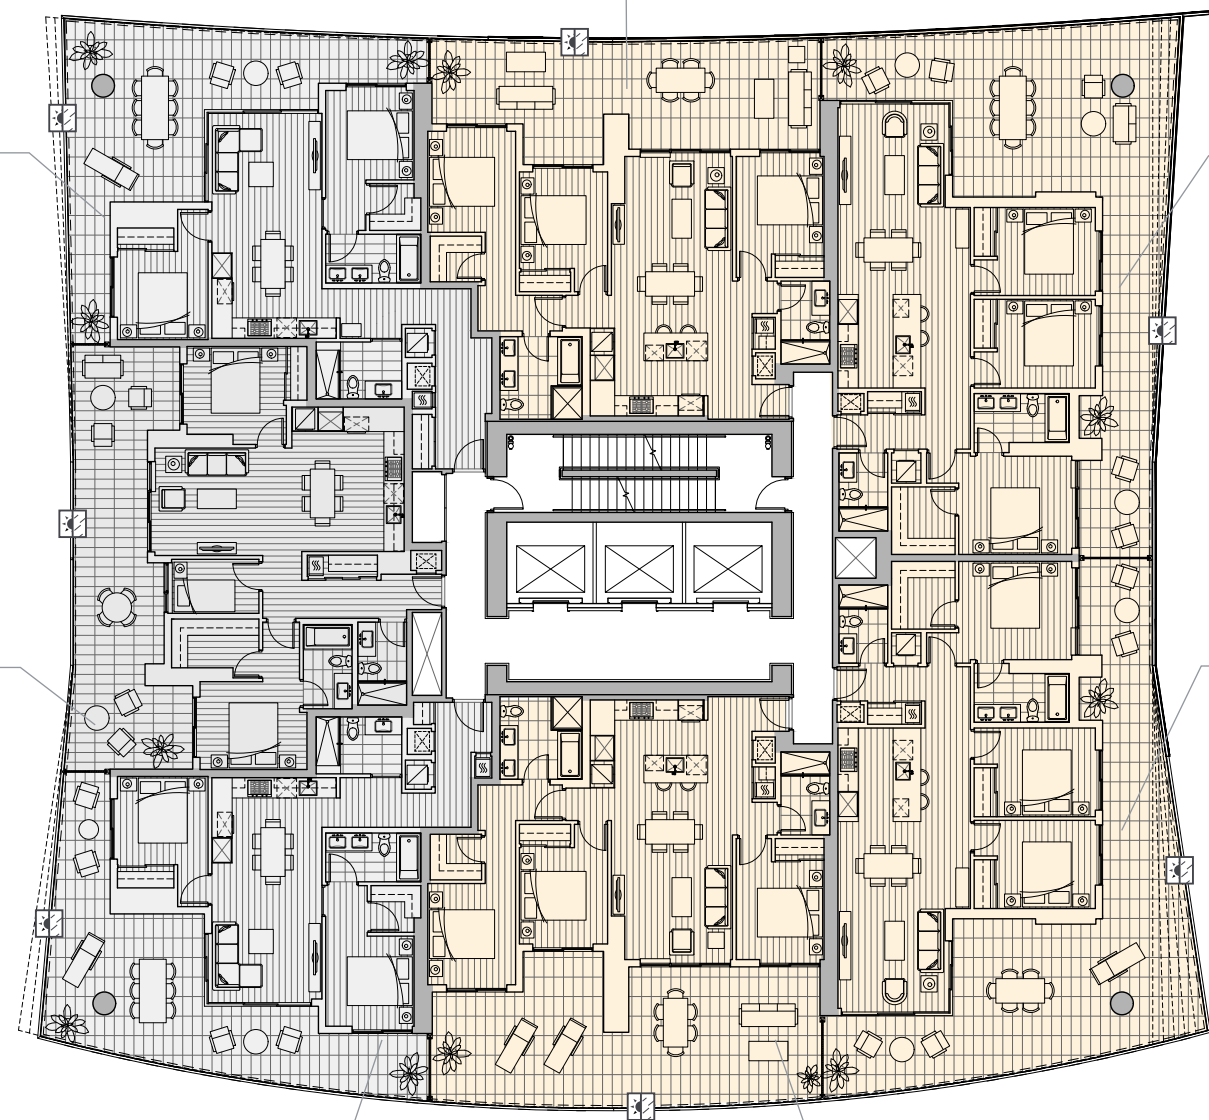

01 PLAN 3K
3 BEDROOM

Indoor Space	Indoor/Outdoor Solarium	Total Living Space
1099 SF	432 SF	1531 SF

07 PLAN 3M1
2 BEDROOM

Indoor Space	Indoor/Outdoor Solarium	Total Living Space
916 SF	460 - 499 SF	1376 - 1415 SF

02 PLAN 3L
3 BEDROOM

Indoor Space	Indoor/Outdoor Solarium	Total Living Space
1086 SF	667 - 730 SF	1753 - 1816 SF

06 PLAN 3N
2 BEDROOM + GUEST

Indoor Space	Indoor/Outdoor Solarium	Total Living Space
985 SF	428 - 436 SF	1413 - 1421 SF

03 PLAN 3L
3 BEDROOM

Indoor Space	Indoor/Outdoor Solarium	Total Living Space
1086 SF	633 - 741 SF	1719 - 1827 SF

05 PLAN 3M
2 BEDROOM

Indoor Space	Indoor/Outdoor Solarium	Total Living Space
863 SF	469 - 510 SF	1332 - 1373 SF

04 PLAN 3K
3 BEDROOM

Indoor Space	Indoor/Outdoor Solarium	Total Living Space
1099 SF	556 SF	1655 SF

☺ STEAM CLOSET

1. ☀ INDOOR/OUTDOOR SOLARIUM
2. Retractable Glass Screen System
   - Tiled Flooring
   - Wood-Look Ceiling Finish
   - Ceiling Radiant Heater
   - Ceiling Light